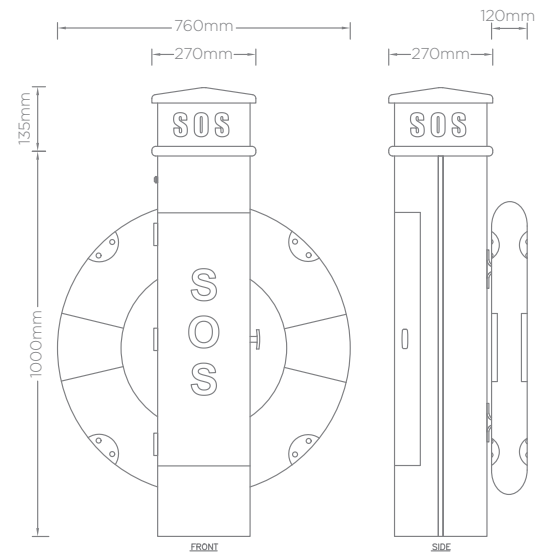

SPECIFICATIONS

CHARACTERISTICS

Materials	Head: ABS Granulate Natural Polyethylene Body Internal: Hot-Dipped Galvanised Steel Body External: Powder Coated Aluminium BS EN-10204:2004, BS EN 573-3:2013, BS EN 755-2:2016
Dimensions	Pedestal: 270mm x 1135mm x 270mm (W x H x D) Life Buoy: 760mm x 760mm x 92.5mm (W x H x D)
Operating Temperature	-30°C to +60°C (Installed and Operated Within Multiple Climates from Around the Globe)
IP Rating	Pedestal Rated IP65
Compliances	BS7671 Wiring Regulations BS EN 61439-2:2011, BS EN 61439-5:2015 CE Certified Low Voltage Directive 2014/35/EU Electromagnetic Directive 2014/30/EU Corrosion Resistant / Salt Mist Tested Panels ISO 9227 UV Stabilised Flame Retardant to UL94
CE	
Typical Weight (AVG)	15-20kg

LIGHTING

Type	360 Degree Low Energy LED
Rating	2x G9 2.3W 5000k
Protection	6amp RCBO

OPTIONS

- Life ring and floating throw rope
- Fire extinguisher (Dry powder or water)
- First aid kits
- Fire blankets
- Fire axes
- Emergency beacons & sounders
- Photocell controlled lighting

Images are for marketing purposes only and are not contractual © 2023

Head office contact:
t: +44 (0) 1205 724754
f: +44 (0) 1205 724876
rolec@rolecserv.co.uk

Rolec Services Ltd
Ralphs Lane, Frampton West
Boston, Lincolnshire
UK. PE20 1QU

MSDS-0008
@RolecMarina
www.rolecserv.com