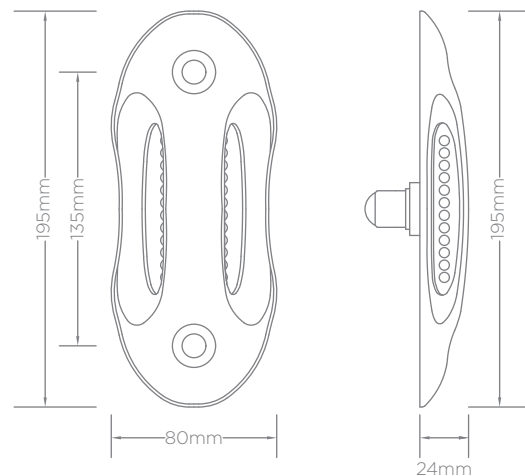

LED COMBI LIGHT

ROLEC
Global *Marina* Services

LED COMBI LIGHT

316 stainless steel LED combi deck lights ideal for lighting pontoons, access bridges and quaysides.

PRODUCT FEATURES

- Available in 316 polished stainless steel
- LED colour options available
- Two directional light output
- Low voltage 2.5W LED
- Easy to install and virtually maintenance free
- Minimal heat output, low running costs
- Long life expectancy (7 - 10 years)
- IP67 weatherproof rating
- Available in 6 way and 10 way kits, which includes; flex, enclosure and driver
- Also suited for lighting footpaths and patios

Material	316 Grade Stainless Steel
Dimensions	195mm x 24mm x 80mm (W x H x D)
Operating Temperature	-30°C to +60°C (Installed and Operated Within Multiple Climates from Around the Globe)
IP Rating	IP67
Compliances	BS7671 Wiring Regulations BS EN 61439-2:2011 BS EN 61439-5:2015 CE Certified Low Voltage Directive 2014/35/EU Electromagnetic Directive 2014/30/EU
	
Typical Weight (AVG)	650g

LIGHTING

Type	Low Voltage LED Two Directional
Rating	2.5W

DRIVER

Material	Fully Isolated Plastic Case
Dimensions	35mm x 25mm x 110mm (W x H x D)
DC Voltage	24V
Current Range	0-0.63A
Rated Max. Power	15.12W