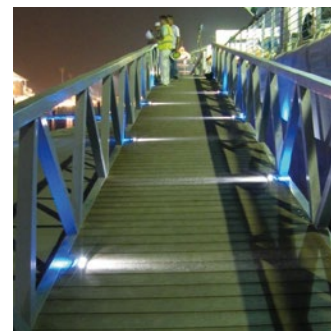

Head office contact:
t: +44 (0) 1205 724754
f: +44 (0) 1205 724876
rolec@rolecserv.co.uk

Rolec Services Ltd
Ralphs Lane, Frampton West
Boston, Lincolnshire
UK. PE20 1QU

MSDS-0006(5)
@RolecMarina
www.rolecserv.com