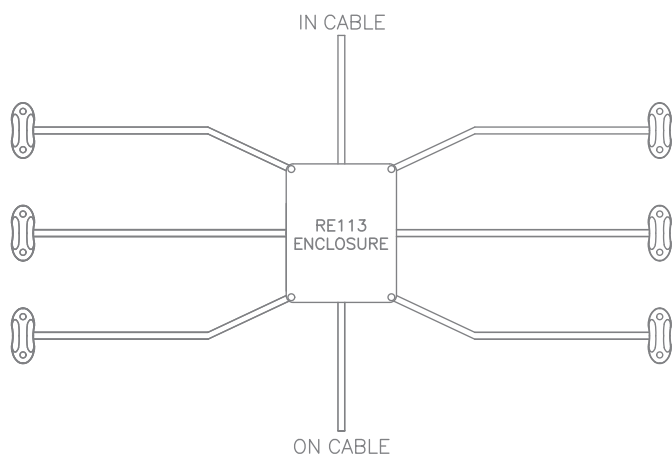

LED COMBI LIGHT

ROLEC
Global *Marina* Services

LED COMBI LIGHT

316 stainless steel LED combi deck lights ideal for lighting pontoons, access bridges and quaysides.

PRODUCT FEATURES

- Available in 316 polished stainless steel
- LED colour options available
- Two directional light output
- Low voltage 2.5W LED
- Easy to install and virtually maintenance free
- Minimal heat output, low running costs
- Long life expectancy (7 - 10 years)
- IP67 weatherproof rating
- Available in 6 way and 10 way kits, which includes; flex, enclosure and driver
- Also suited for lighting footpaths and patios

Material	316 Grade Stainless Steel
Dimensions	195mm x 24mm x 80mm (W x H x D)
Operating Temperature	-30°C to +60°C (Installed and Operated Within Multiple Climates from Around the Globe)
IP Rating	IP67
Compliances	BS7671 Wiring Regulations BS EN 61439-2:2011 BS EN 61439-5:2015 CE Certified Low Voltage Directive 2014/35/EU Electromagnetic Directive 2014/30/EU
	
Typical Weight (AVG)	650g

LIGHTING

Type	Low Voltage LED Two Directional
Rating	2.5W

DRIVER

Material	Fully Isolated Plastic Case
Dimensions	35mm x 25mm x 110mm (W x H x D)
DC Voltage	24V
Current Range	0-0.63A
Rated Max. Power	15.12W

6 WAY LED COMBI DECK LIGHTING KIT DIAGRAM (NTS)

Please Note: A fixture with an IP rating of 65 is protected against multi-directional, low-pressure water, like rain and sea spray. It is not suitable for high pressurised water, ie pressure washers.