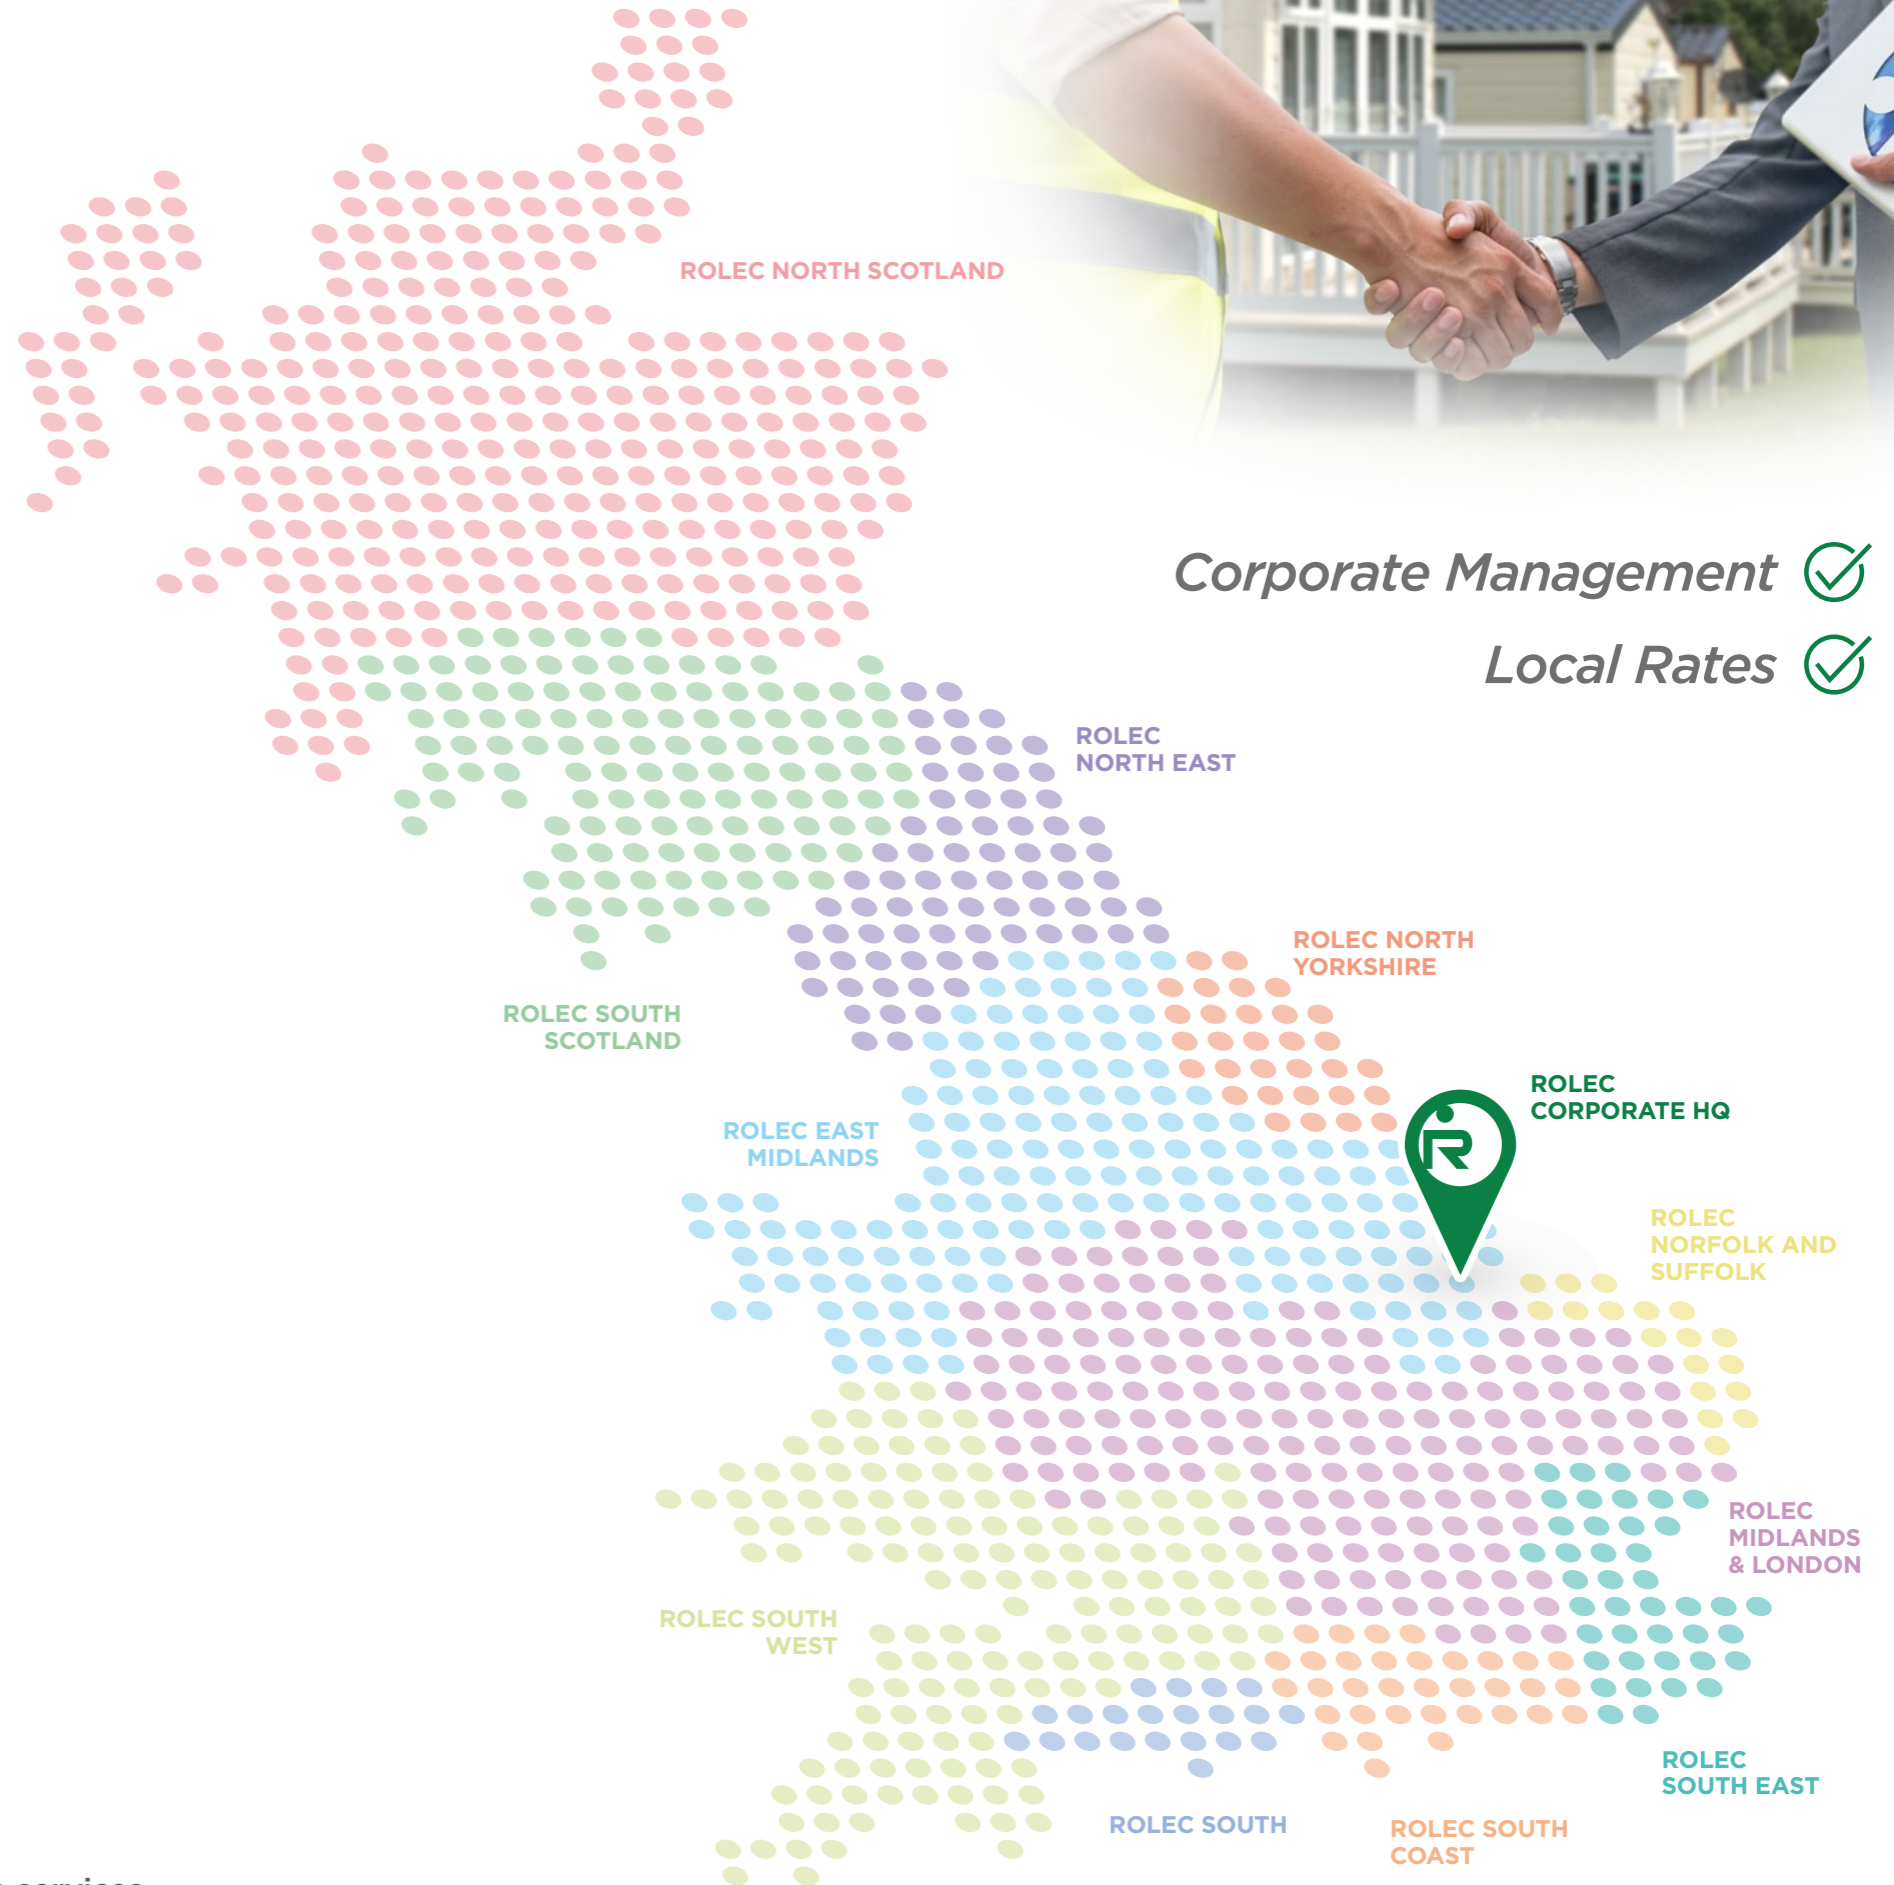

Corporate Management ✓

Local Rates ✓