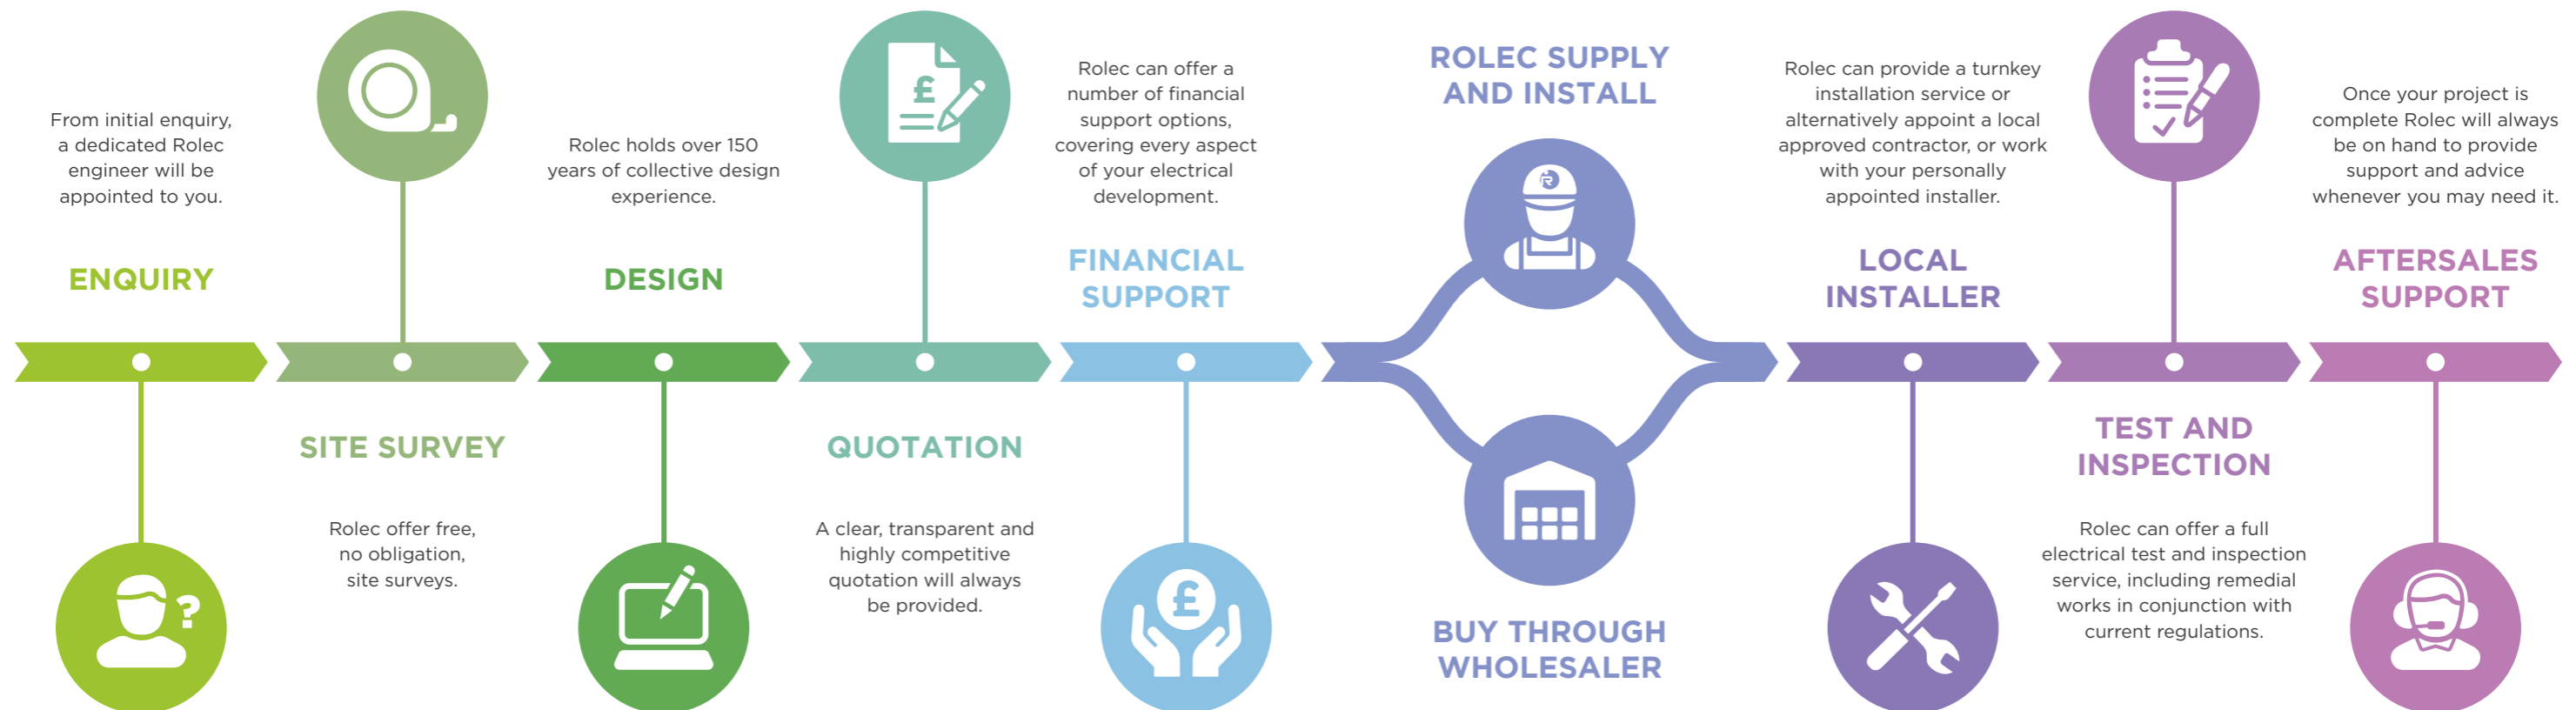

YOUR PARK DEVELOPMENT JOURNEY WITH ROLEC

YOU'RE IN SAFE HANDS

With Rolec you are choosing a partner with over 30 years of design, manufacture and installation experience in the caravan park electrical hook-up industry.

ADVICE AND SUPPORT

A dedicated Rolec engineer will be assigned to your project, providing you with advice and support throughout.

WORKING WITH LOCAL INSTALLERS

Rolec can provide a turnkey installation service or alternatively appoint a local approved contractor, or work with your personally appointed installer.

PEACE OF MIND

By choosing Rolec you will be working with the UK's largest electrical hook-up specialist, supported by the largest stock levels and buying power in the industry.