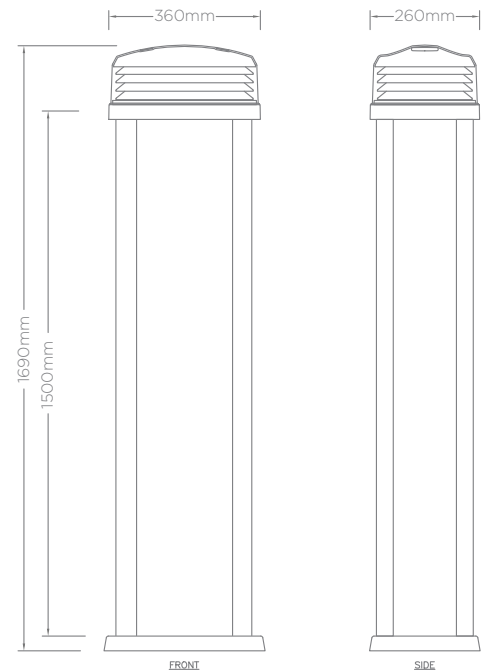

SPECIFICATIONS

CHARACTERISTICS

Materials	Head: FR-VS UV Stabilised Polycarbonate Body: Alloy 6063 BS EN 10204:2004, BS EN 573-3:2013, BS EN 755-2:2016
Dimensions	360mm x 1690mm x 260mm (W x H x D)
Operating Temperature	-30°C to +60°C (Installed and Operated Within Multiple Climates from Around the Globe)
IP Rating	IPX6 BS EN 60529
Compliances	BS7671 Wiring Regulations BS EN 61439-2:2011, BS EN 61439-5:2015 CE Certified Low Voltage Directive 2014/35/EU BS EN IEC 60947-1 / BS EN IEC 60947-3 Electromagnetic Directive 2014/30/EU UV Stabilised Flame Retardant to UL94 Flame Rating at V2
CE	
Typical Weight (AVG)	20-25kg (1500mm)

WATER

Input	MDPE Coupler 50mm
Grade	Brass (UK) Stainless Steel (International)

LIGHTING

Type	360 Degree Low Energy LED
Rating	4000k 10x1 Watt
Protection	6amp RCBO

OPTIONS

- Panel colours and materials
- Branding vinyls
- LED Colours
- Emergency beacons & sounders
- Life buoy and floating throw rope
- First aid kit
- Fire extinguisher

Images are for marketing purposes only and are not contractual © 2017

Head office contact:
t: +44 (0) 1205 724754
f: +44 (0) 1205 724876
rolec@rolecserv.co.uk

Rolec Services Ltd
Ralphs Lane, Frampton West
Boston, Lincolnshire
UK. PE20 1QU

MSDS-0014

@RolecMarina
www.rolecserv.com